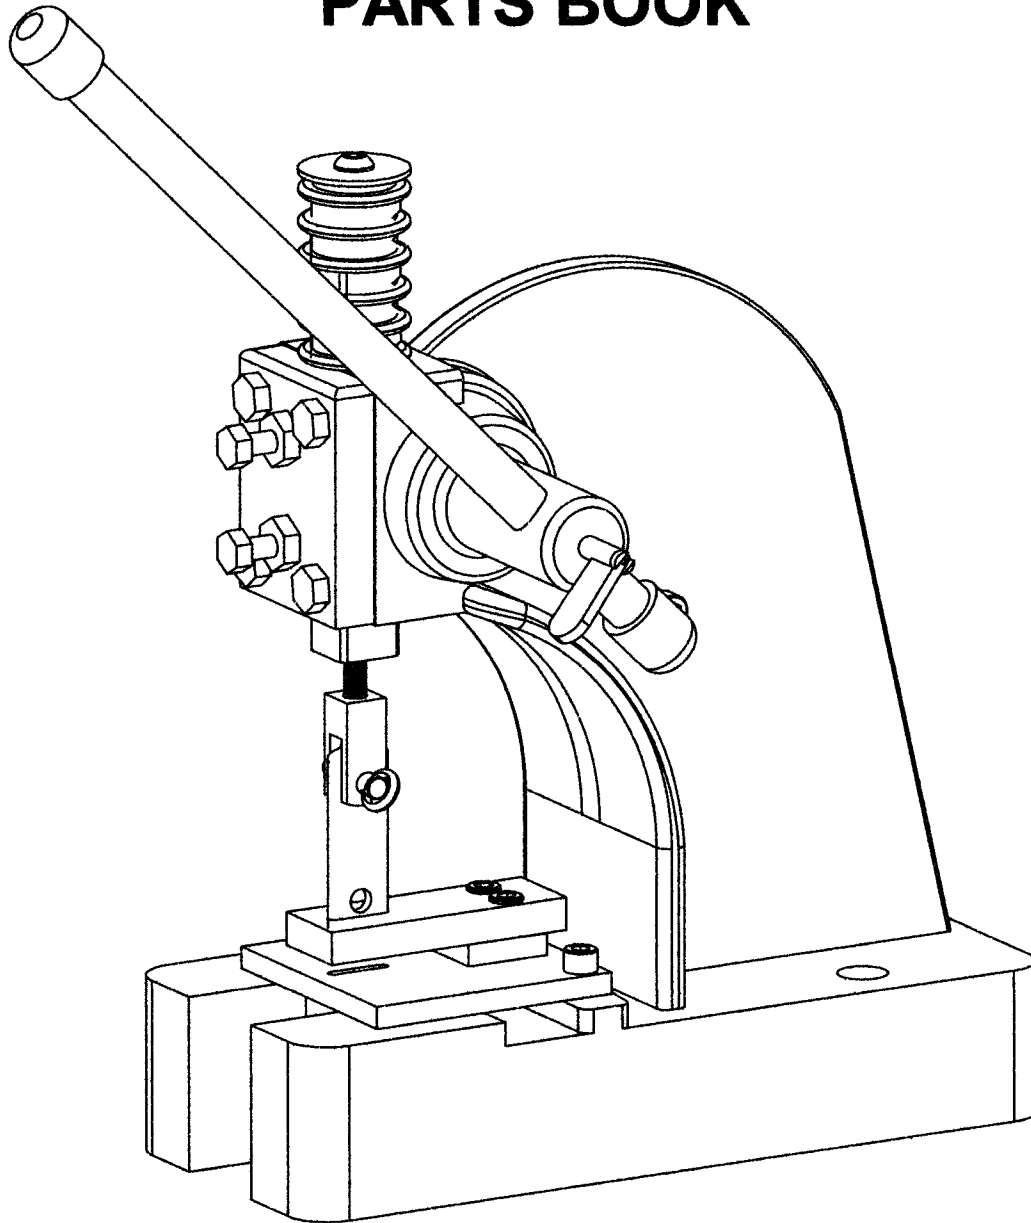

STEP 1

PARTS BOOK

STEP 1

STEP 1 PARTS

Item #	Quantity	Part #	Description
1	1	252005BH	1/4-20 X 1/2" button head bolt
2	1	250000FW	1/4" fender washer
3	1	MCM0166728	spring
4	1	312420SS	5/16-24 X 2" set screw
5	1	MCC2	clevis
6	1	MCC2 PIN	clevis pin
7	1	A2WA	1/8" X 3/4" punch
8	1	G2WA	1/8" X 3/4" die
9	1	HA.5	hand arbor