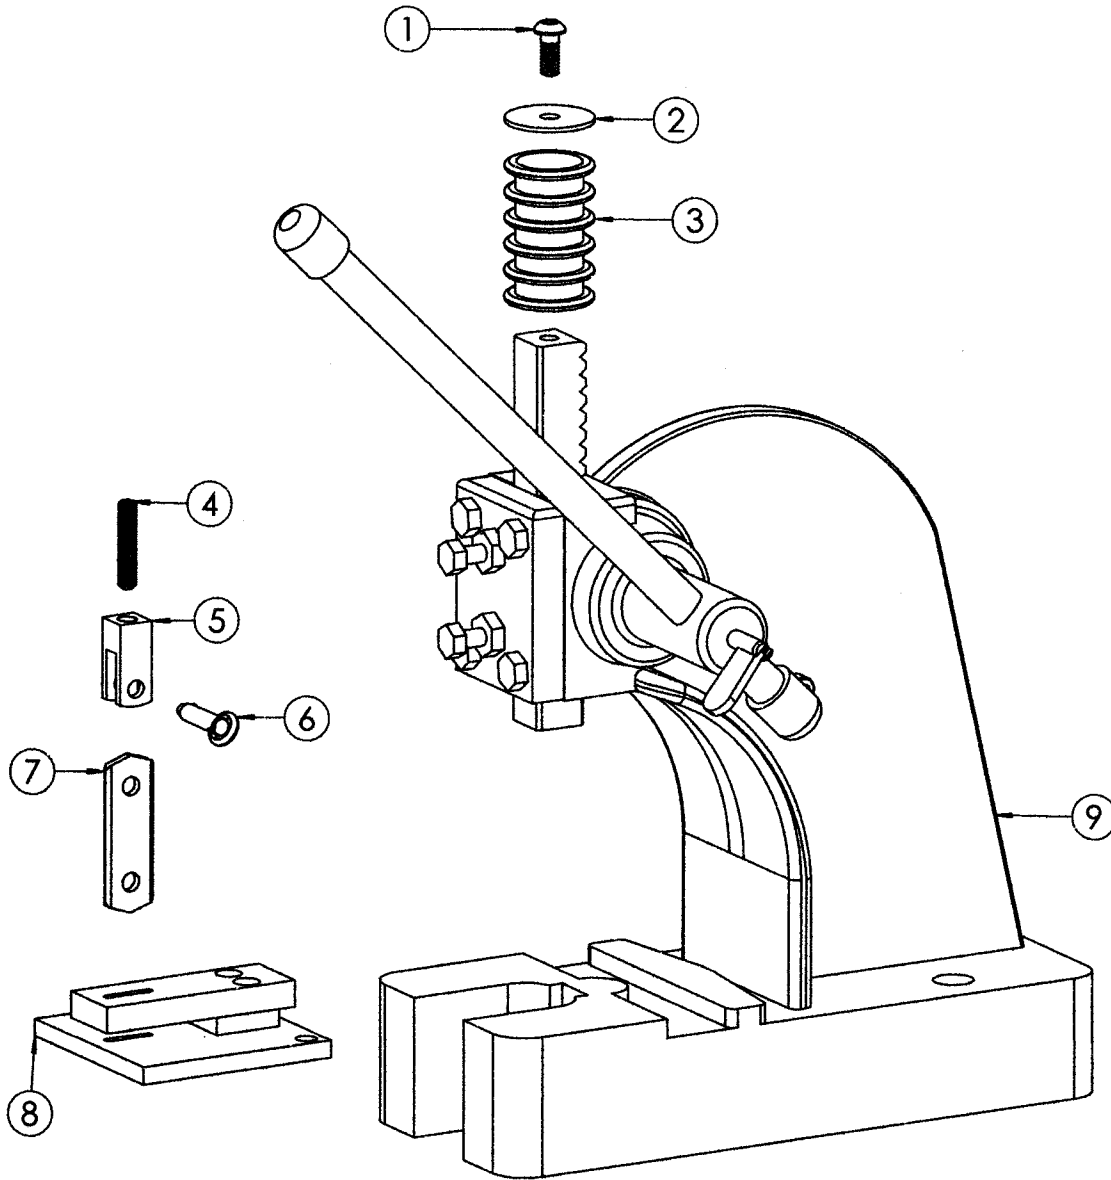

STEP 1

PARTS BOOK

STEP 1

STEP 1 PARTS

Item #	Quantity	Part #	Description
1	1	252005BH	1/4-20 X 1/2" button head bolt
2	1	250000FW	1/4" fender washer
3	1	MCM0166728	spring
4	1	312420SS	5/16-24 X 2" set screw
5	1	MCC2	clevis
6	1	MCC2 PIN	clevis pin
7	1	A2WA	1/8" X 3/4" punch
8	1	G2WA	1/8" X 3/4" die
9	1	HA.5	hand arbor