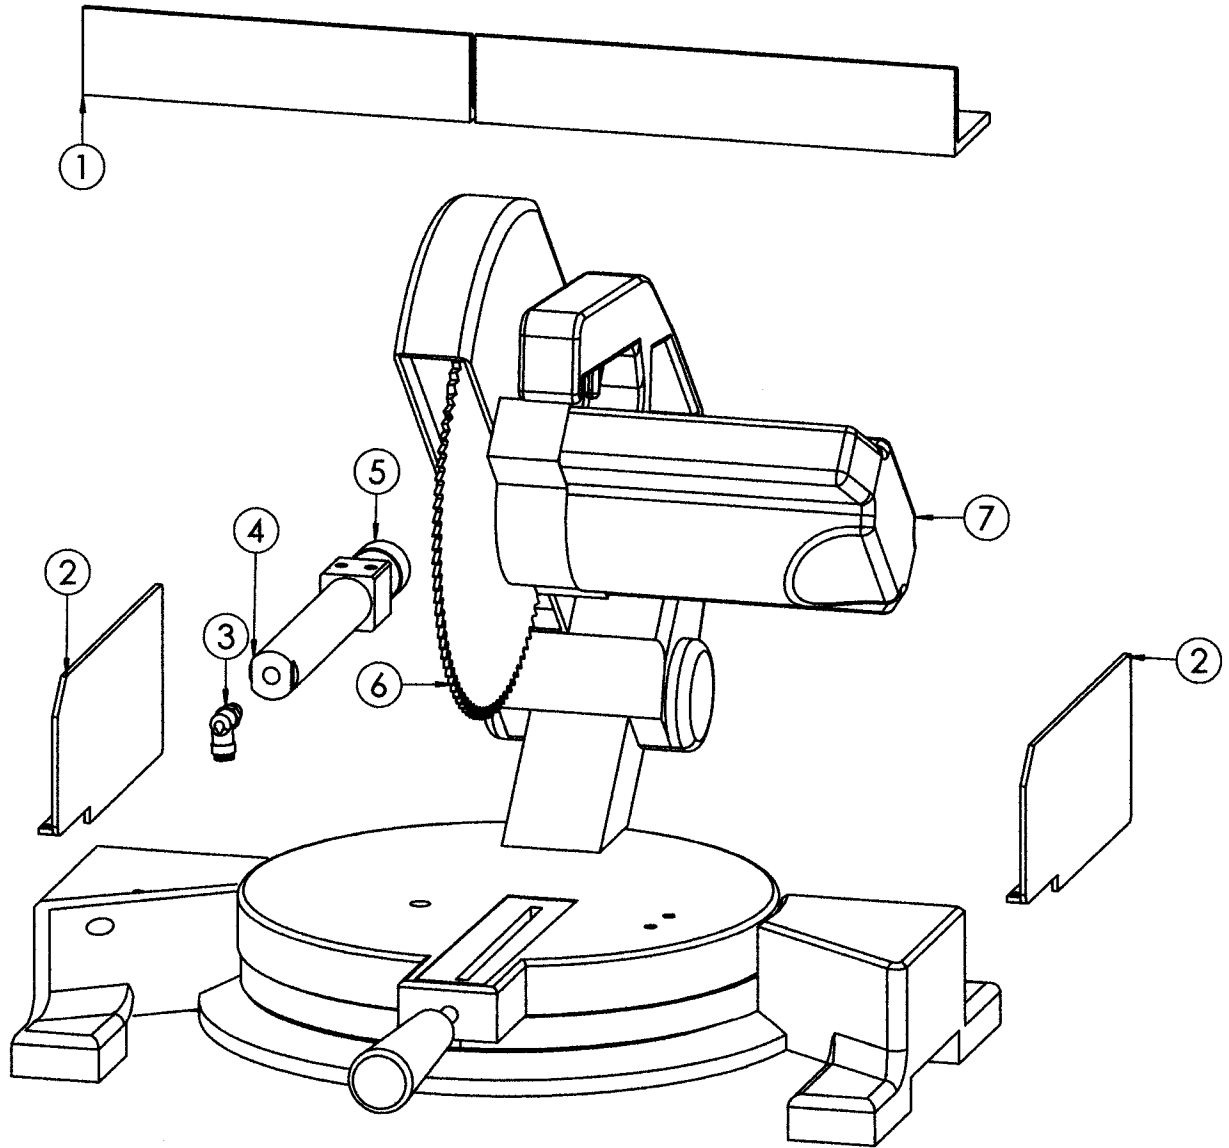

SCSAW

PARTS BOOK

PARTS

B1

PARTS

Item #	Quantity	Part #	Description
1	1	FENCE	Fence for saw
2	2	DUST GUARD	Dust guard for saw
3	1	MWW5	1/8 x 1/4" Fitting
4	1	MB0710	Clamp cylinder
5	1	CSAWN	Nose for clamp cylinder
6	1	SAWB12	12" Saw blade
7	1	SAW12MM	12" Saw