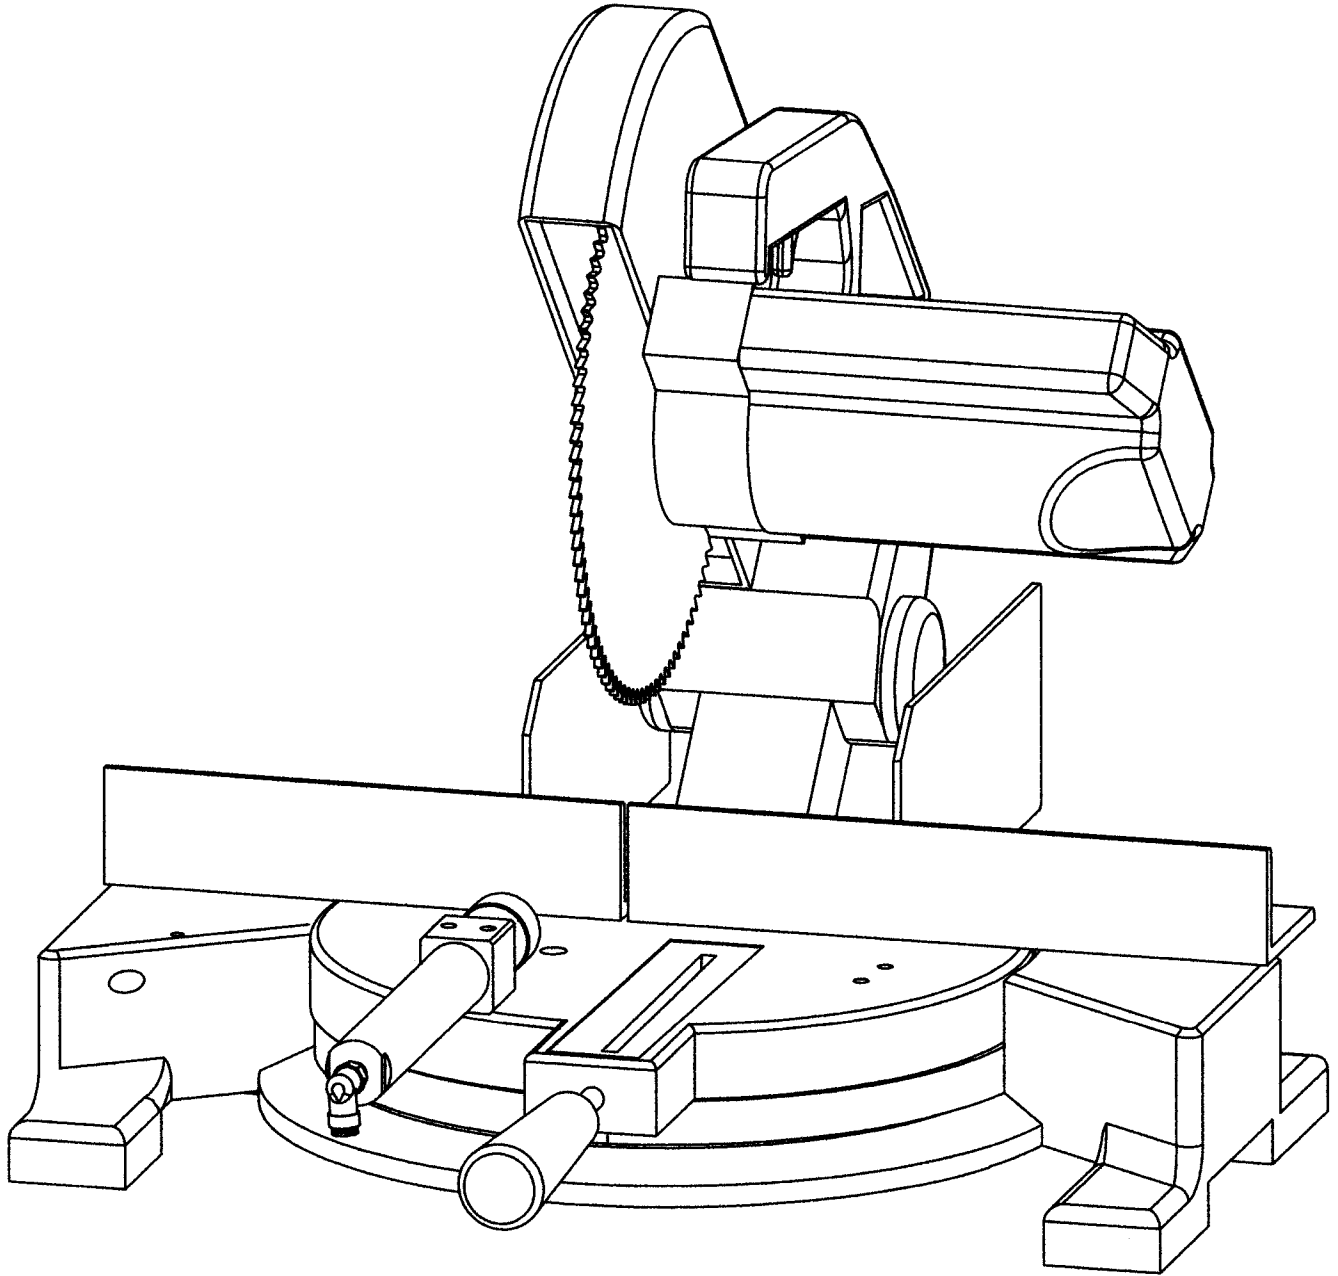

SCSAW

PARTS BOOK

PARTS

B1

PARTS

Item #	Quantity	Part #	Description
1	1	FENCE	Fence for saw
2	2	DUST GUARD	Dust guard for saw
3	1	MWW5	1/8 x 1/4" Fitting
4	1	MB0710	Clamp cylinder
5	1	CSAWN	Nose for clamp cylinder
6	1	SAWB12	12" Saw blade
7	1	SAW12MM	12" Saw