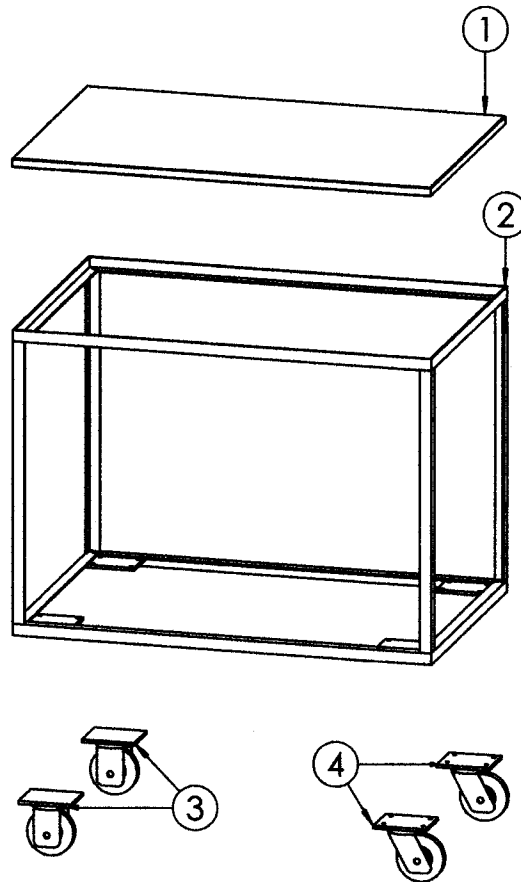

SC CART PARTS

SC CART PARTS

SC CART

Item #	Quantity	Part #	Description
1	1	SC CART FRAME	CART FRAME
2	1	SC 24X36 MEL	2FT. X 3FT. MELOMINE
3	2	CWR4	FIXED WHEELS
4	2	CWS4	SWIVEL WHEELS