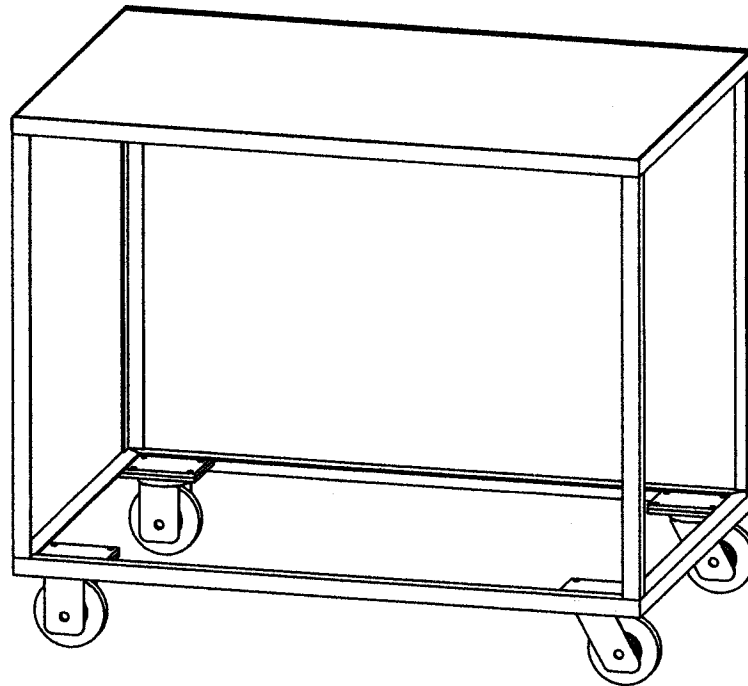

SC CART PARTS

SC CART PARTS

SC CART

Item #	Quantity	Part #	Description
1	1	SC CART FRAME	CART FRAME
2	1	SC 24X36 MEL	2FT. X 3FT. MELOMINE
3	2	CWR4	FIXED WHEELS
4	2	CWS4	SWIVEL WHEELS