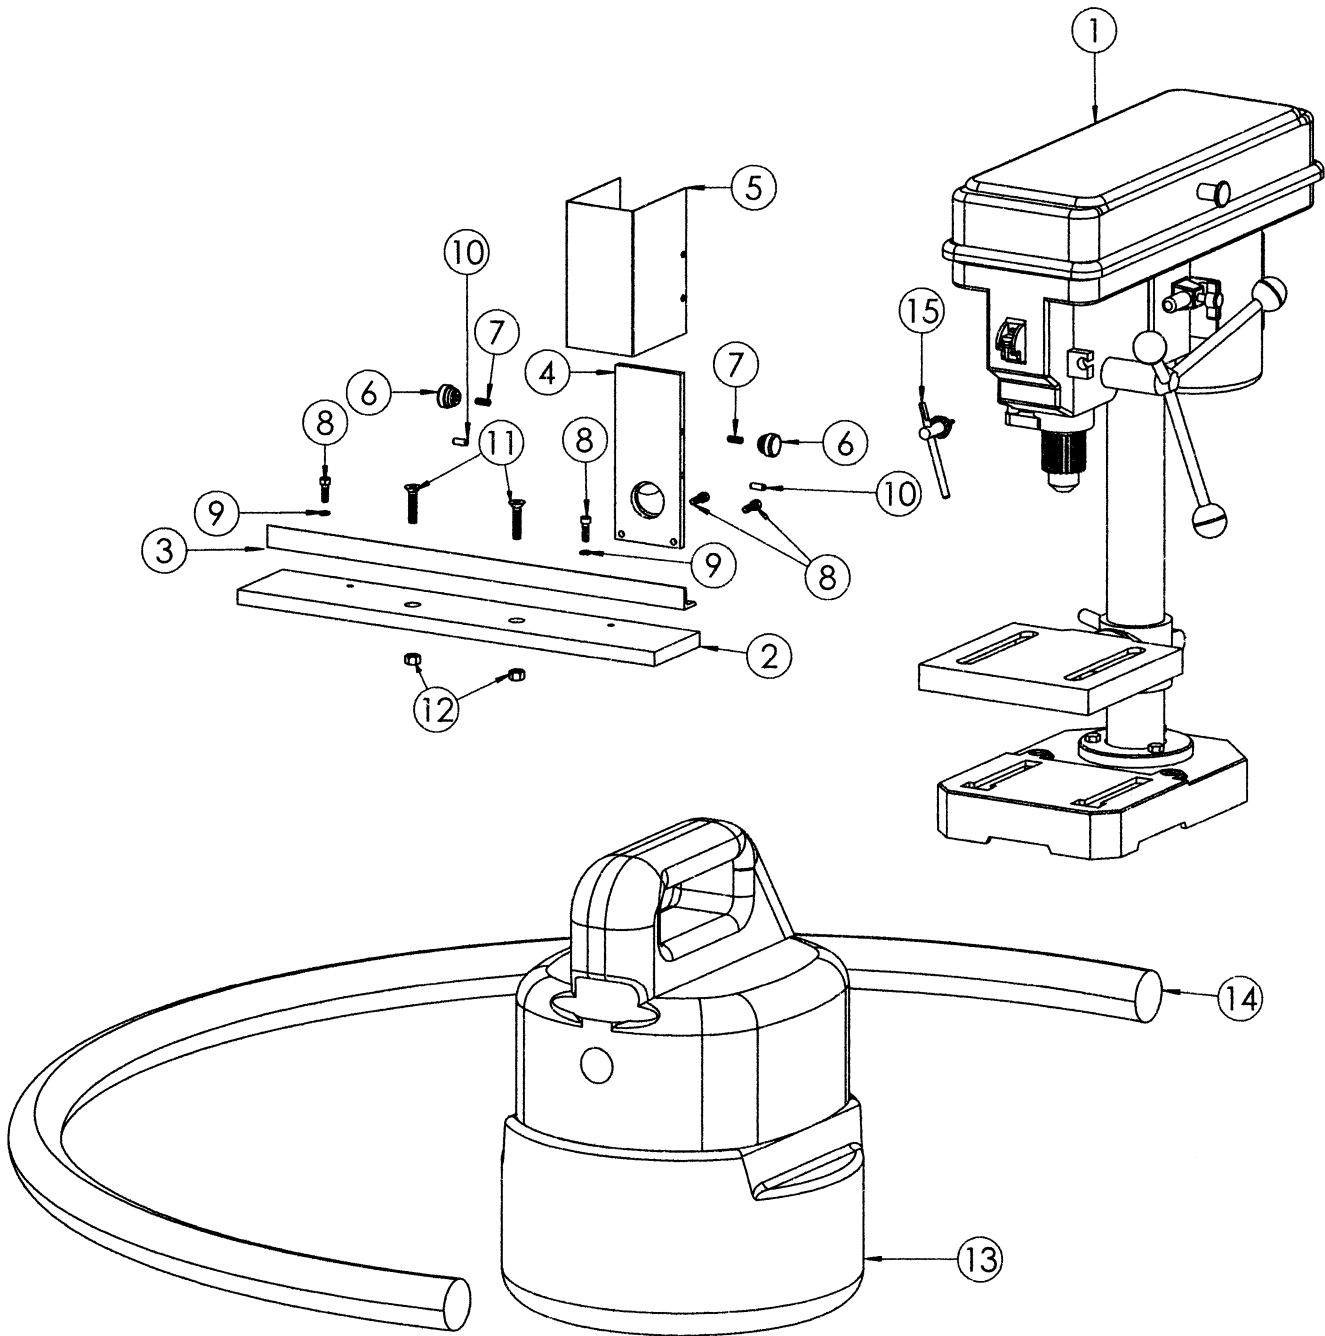

BOTTOM RAIL DRILL PARTS BOOK

REV.8-18-04

1115 Explorer St.
Duncanville, TX 75137-3011

E Mail (davidw@ltl-int.com)

Phone (972) 709-7673
Phone (800) 533-3371

Web Site(www.ltl-int.com)

Fax (972) 709-7674
Fax (800) 985-1020

PARTS

Item No.	Quantity	Part Number	Description
1	1	DRL DRILL	Drill press
2	1	DRLBASE	Base for DRL
3	1	DRLFENCE	Fence
4	1	DRLDUST	Dust attachment
5	1	DRLCOV	Cover / guard
6	2	MCCX	1/4 - 20 Knob
7	2	252007SS	1/4 - 20 x 3/4" Set screw
8	4	252005SH	1/4 - 20 x 1/2" Socket head
9	2	250000LW	1/4" Lockwasher
10	2	250005DP	1/4 x 1/2" Dowel pin
11	2	252012FH	1/4 - 20 x 1 1/4 Flat head
12	2	252000LN	1/4 - 20 Lock nut
13	1	DRL VAC	Vacuum
14	1	DRL VAC H	Hose