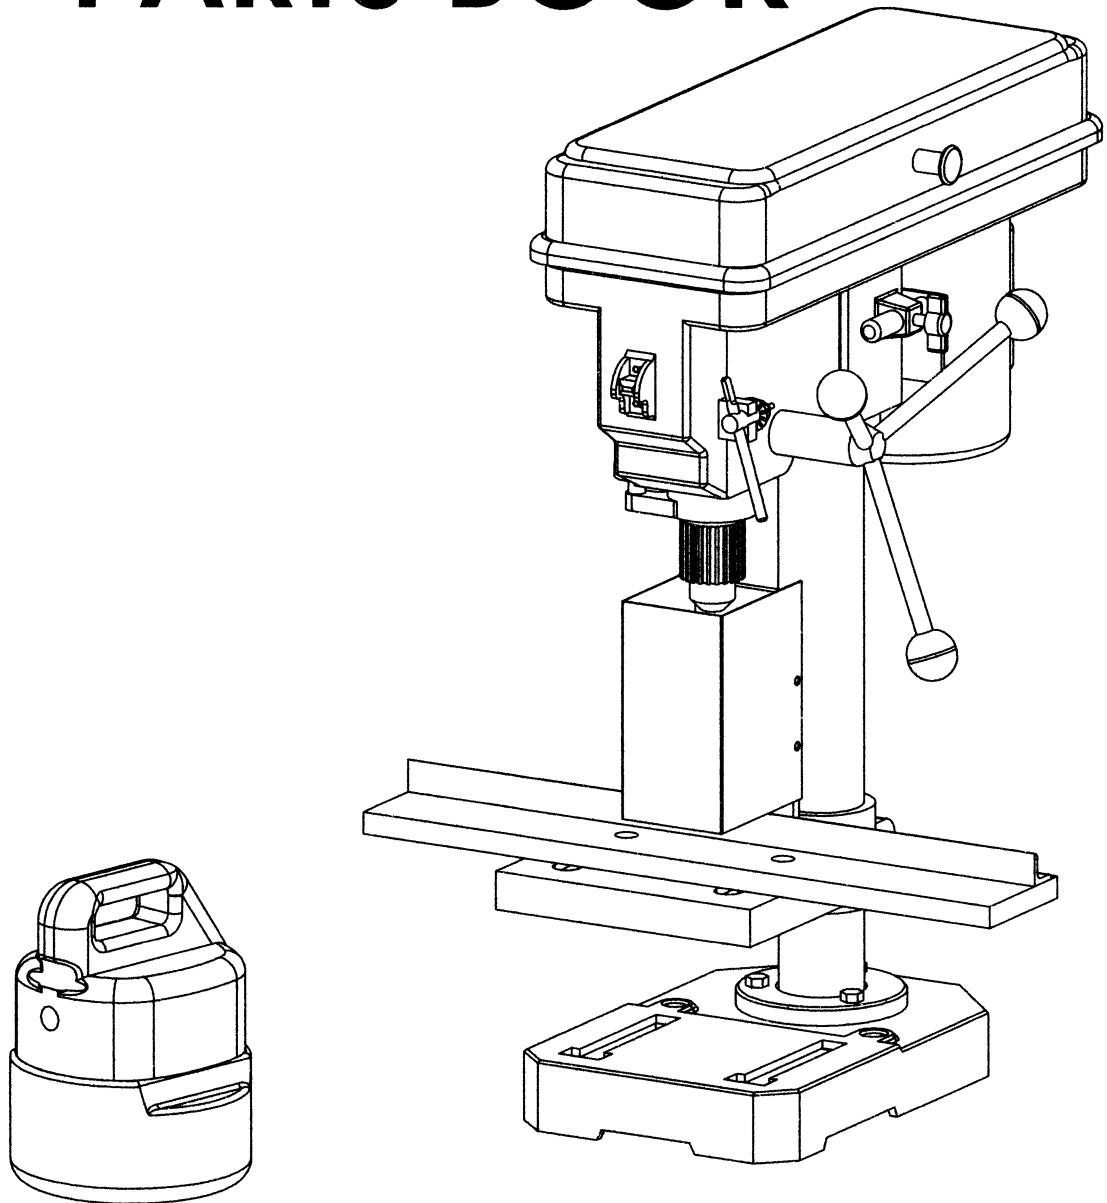

BOTTOM RAIL DRILL PARTS BOOK

REV.8-18-04

1115 Explorer St.
Duncanville, TX 75137-3011

E Mail (davidw@ltl-int.com)

Phone (972) 709-7673
Phone (800) 533-3371

Web Site(www.ltl-int.com)

Fax (972) 709-7674
Fax (800) 985-1020

PARTS

Item No.	Quantity	Part Number	Description
1	1	DRL DRILL	Drill press
2	1	DRLBASE	Base for DRL
3	1	DRLFENCE	Fence
4	1	DRLDUST	Dust attachment
5	1	DRLCOV	Cover / guard
6	2	MCCX	1/4 - 20 Knob
7	2	252007SS	1/4 - 20 x 3/4" Set screw
8	4	252005SH	1/4 - 20 x 1/2" Socket head
9	2	250000LW	1/4" Lockwasher
10	2	250005DP	1/4 x 1/2" Dowel pin
11	2	252012FH	1/4 - 20 x 1 1/4 Flat head
12	2	252000LN	1/4 - 20 Lock nut
13	1	DRL VAC	Vacuum
14	1	DRL VAC H	Hose